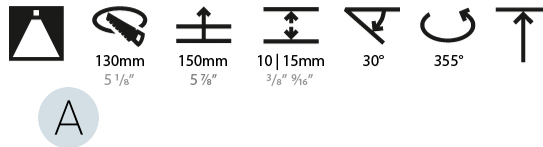

GENERAL

Series: Bioniq
 Subseries: Bioniq Round Adjustable
 Brand: Prolicht
 Division: Architectural
 Mounting Type: Recessed
 Mounting Location: Ceiling
 Subcategory: Downlight

PHYSICAL

Shape: Round
 Diameter (mm): 139
 Diameter (in): 5 1/2
 Height (mm): 137
 Height (in): 5 3/8
 Ceiling Thickness (mm): 10 / 12.5 / 15
 Ceiling Thickness (in): 3/8 or 1/2 or 9/16
 Min. Recessing Depth (mm): 150
 Min. Recessing Depth (in): 5 7/8
 Light Distribution: Adjustable / Downlight
 Weight (kg): 0.836
 Weight (lbs): 1.84
 Fixture Finish: SSR / BKV / CWI / CRY / HAB / UFT / ITA / RUA / FTG / MYG / LOD / PUS / FRO / FUP / KIA / POP / BLS / SPG / MEY / GOH / GUM / CHC / COM / ABZ / JAG / OBR / MOS / ROR
 Fixture Material: Aluminum Die Cast
 Cut-out Measurements: 130mm / 5 1/8"

LED

Number of LEDs: 1
 Color Temperature (°K): 2700 / 3000 / 3500 / 4000
 Max. Delivered Lumen (lm): 2191 / 2280 / 2415 / 2164
 Nominal Lumen (lm): 2909 / 3028 / 3208 / 3273
 CRI: >90 CRI
 Efficiency (%): 63.10%
 Lamp Life (hrs): 50000

OPTICAL

Reflector°: 18 / 38
 Optic°: Lens Pack - No Lens / Linear Spread Lens / Honeycomb / Spread Lens
 Adjustability: Rotational 355°; Tilt 30°

RATINGS AND CERTIFICATIONS

Certified By: Certified for North American Standards
 IP rating: IP20
 Zaneen Group Inc. © 2024, T 1800-388-3382, F 416-247-9319, www.zaneen.com