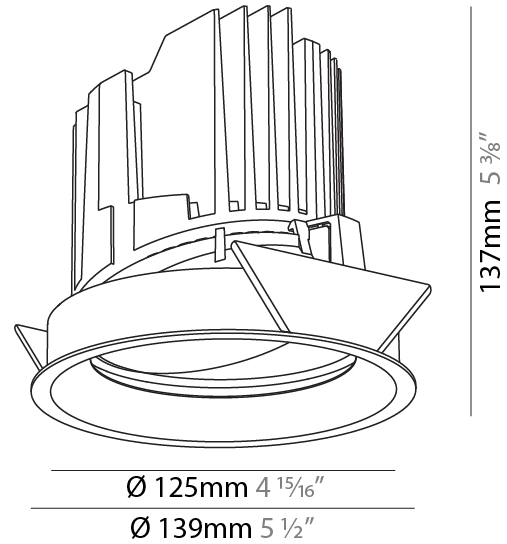

GENERAL

Series: Bioniq
 Subseries: Bioniq Round Adjustable
 Brand: Prolicht
 Division: Architectural
 Mounting Type: Recessed
 Mounting Location: Ceiling
 Subcategory: Downlight

PHYSICAL

Shape: Round
 Diameter (mm): 139
 Diameter (in): 5 1/2
 Height (mm): 137
 Height (in): 5 3/8
 Ceiling Thickness (mm): 10 / 12.5 / 15
 Ceiling Thickness (in): 3/8 or 1/2 or 9/16
 Min. Recessing Depth (mm): 150
 Min. Recessing Depth (in): 5 7/8
 Light Distribution: Adjustable / Downlight
 Weight (kg): 0.836
 Weight (lbs): 1.84
 Fixture Finish: SSR / BKV / CWI / CRY / HAB / UFT / ITA / RUA / FTG / MYG / LOD / PUS / FRO / FUP / KIA / POP / BLS / SPG / MEY / GOH / GUM / CHC / COM / ABZ / JAG / OBR / MOS / ROR
 Fixture Material: Aluminum Die Cast
 Cut-out Measurements: 130mm / 5 1/8"

GENERAL

Series: Bioniq
 Subseries: Bioniq Round Adjustable
 Brand: Prolicht
 Division: Architectural
 Mounting Type: Recessed
 Mounting Location: Ceiling
 Subcategory: Downlight

PHYSICAL

Shape: Round
 Diameter (mm): 139
 Diameter (in): 5 1/2
 Height (mm): 137
 Height (in): 5 3/8
 Ceiling Thickness (mm): 10 / 12.5 / 15
 Ceiling Thickness (in): 3/8 or 1/2 or 9/16
 Min. Recessing Depth (mm): 150
 Min. Recessing Depth (in): 5 7/8
 Light Distribution: Adjustable / Downlight
 Weight (kg): 0.853
 Weight (lbs): 1.88
 Fixture Finish: SSR / BKV / CWI / CRY / HAB / UFT / ITA / RUA / FTG / MYG / LOD / PUS / FRO / FUP / KIA / POP / BLS / SPG / MEY / GOH / GUM / CHC / COM / ABZ / JAG / OBR / MOS / ROR
 Fixture Material: Aluminum Die Cast
 Cut-out Measurements: 130mm / 5 1/8"

OPTICAL

Reflector: 10 / 18 / 36
 Adjustability: Rotational 355°, Tilt 30°

RATINGS AND CERTIFICATIONS

Certified By: Certified for North American Standards
 IP rating: IP54

130mm 5 1/8"	150mm 5 7/8"	10 15mm 3/8" 9/16"	30°	355°		