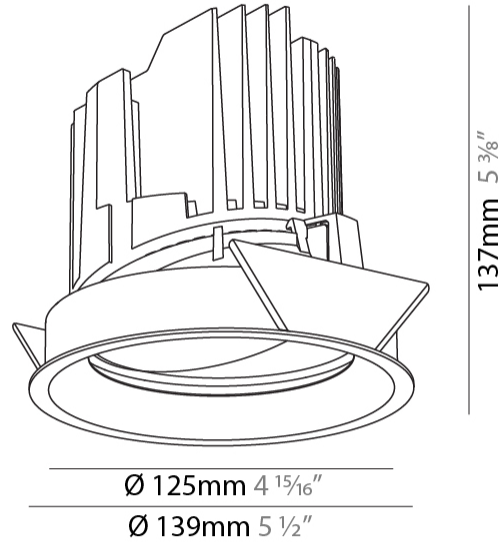

GENERAL

Series: Bioniq
 Subseries: Bioniq Round Adjustable
 Brand: Prolicht
 Division: Architectural
 Mounting Type: Recessed
 Mounting Location: Ceiling
 Subcategory: Downlight

PHYSICAL

Shape: Round
 Diameter (mm): 139
 Diameter (in): 5 1/2
 Height (mm): 137
 Height (in): 5 3/8
 Ceiling Thickness (mm): 10 / 12.5 / 15
 Ceiling Thickness (in): 3/8 or 1/2 or 9/16
 Min. Recessing Depth (mm): 150
 Min. Recessing Depth (in): 5 7/8
 Light Distribution: Adjustable / Downlight
 Weight (kg): 0.836
 Weight (lbs): 1.84
 Fixture Finish: SSR / BKV / CWI / CRY / HAB / UFT / ITA / RUA / FTG / MYG / LOD / PUS / FRO / FUP / KIA / POP / BLS / SPG / MEY / GOH / GUM / CHC / COM / ABZ / JAG / OBR / MOS / ROR
 Fixture Material: Aluminum Die Cast
 Cut-out Measurements: 130mm / 5 1/8"

LED

Number of LEDs: 1
 Color Temperature (°K): 2700 / 3000 / 3500 / 4000
 Max. Delivered Lumen (lm): 2191 / 2280 / 2415 / 2164
 Nominal Lumen (lm): 2909 / 3028 / 3208 / 3273
 CRI: >90 CRI
 Efficiency (%): 63.10%
 Lamp Life (hrs): 50000

OPTICAL

Reflector°: 18 / 38
 Optic°: Lens Pack - No Lens / Linear Spread Lens / Honeycomb / Spread Lens
 Adjustability: Rotational 355°; Tilt 30°

RATINGS AND CERTIFICATIONS

Certified By: Certified for North American Standards
 IP rating: IP20
 Zaneen Group Inc. © 2024, T 1800-388-3382, F 416-247-9319, www.zaneen.com